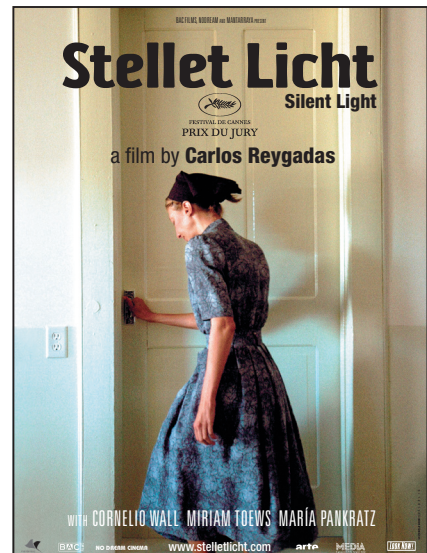

85 x 114 mm sw

55 x 73 mm sw

85 x 114 mm 4c

Stellet Licht

Silent Light

a film by Carlos Reygadas

55 x 73 mm 4c

95 x 113 mm 4c