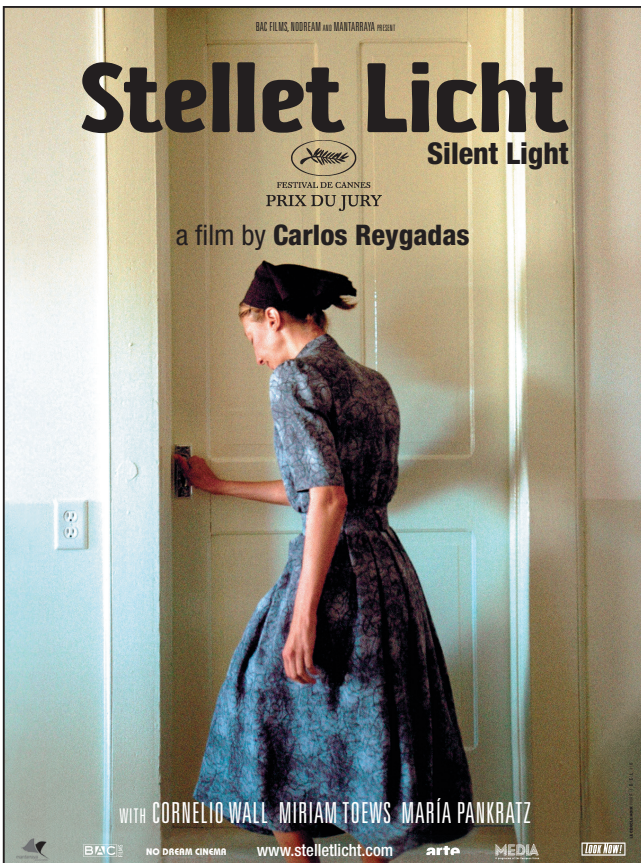

85 x 114 mm sw

55 x 73 mm sw

85 x 114 mm 4c

Stellet Licht

Silent Light

a film by Carlos Reygadas

55 x 73 mm 4c

95 x 113 mm 4c