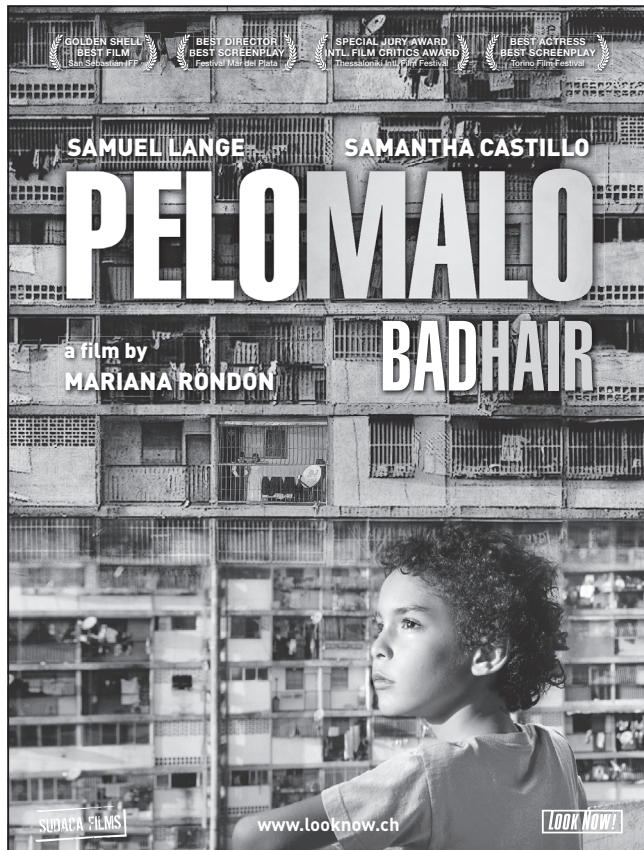

85 x 112 mm 4c

55 x 72 mm 4c

PELOMALO

a film by
MARIANA RONDÓN

BADHAIR

110 x 65 mm 4c

110 x 65 mm 4c

→
Anzeigen sw

85 x 112 mm sw

55 x 72 mm sw

PELOMALO

a film by
MARIANA RONDÓN

BADHAIR

110 x 65 mm sw

110 x 65 mm sw