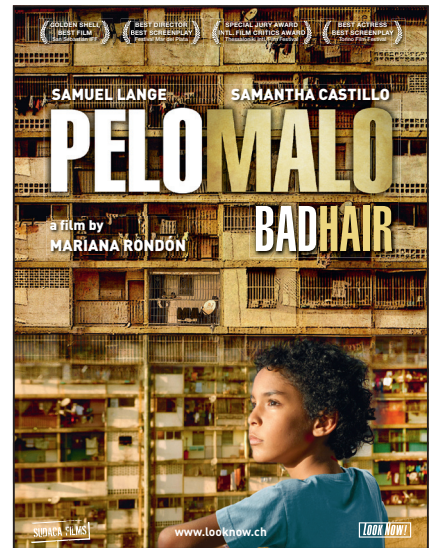

85 x 112 mm 4c

55 x 72 mm 4c

PELOMALO

a film by
MARIANA RONDÓN

BADHAIR

110 x 65 mm 4c

110 x 65 mm 4c

→
Anzeigen sw

85 x 112 mm sw

55 x 72 mm sw

PELOMALO

a film by
MARIANA RONDÓN

BADHAIR

110 x 65 mm sw

110 x 65 mm sw