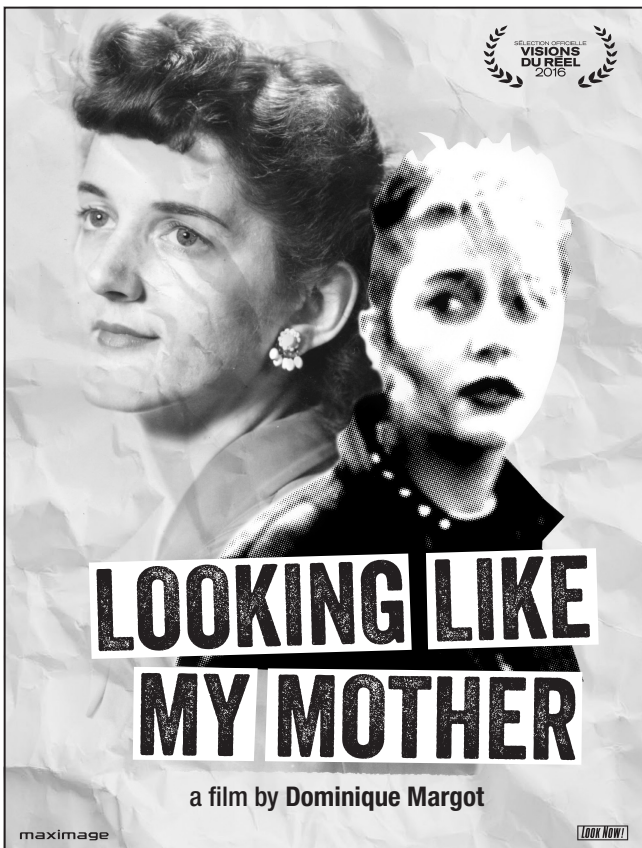

85 x 112 mm 4c

55 x 72 mm 4c

LOOKING LIKE MY MOTHER

a film by Dominique Margot

85 x 112 mm sw

55 x 72 mm sw