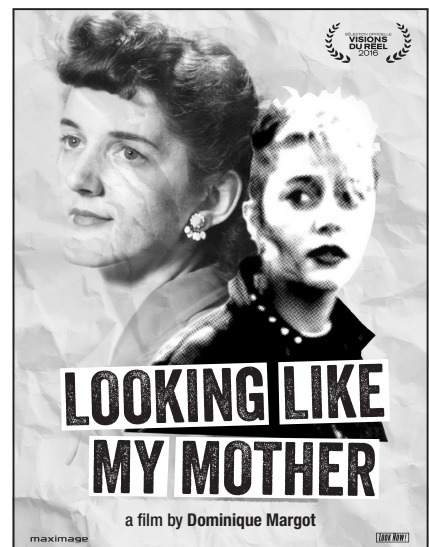

85 x 112 mm 4c

55 x 72 mm 4c

LOOKING LIKE MY MOTHER

a film by Dominique Margot

85 x 112 mm sw

55 x 72 mm sw